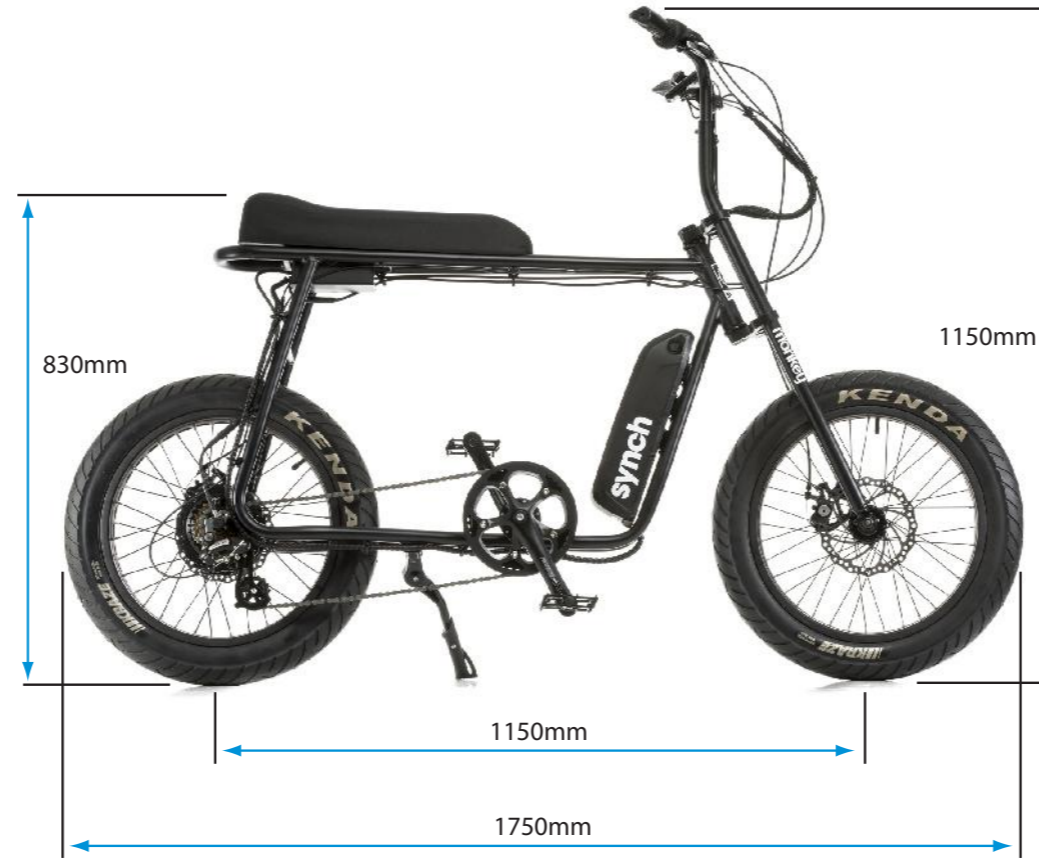

Why Now?

We are in the midst of an urban migration. As a result we are experiencing unprecedented levels of traffic congestion and pollution. The eBike is the obvious answer to solving these problems. It enables us to get around our overcrowded cities with ease, without the limitations of normal cycling and eliminating the misery of sitting for hours in traffic.

In these stressful times the eBike gives us a wonderful opportunity to escape from the busy world we live in. It is so easy to pedal off deep into the countryside, to reconnect with nature and explore the world with the knowledge that you will be able to cope with any difficulties along the way whilst improving your health.

Our Ethos

As an independent Bournemouth born business we are not "just another bike shop"! We are a tight knit group of enthusiasts and professionals who are committed to bringing you the best in eBike technology.

We are a new category of commuter. We welcome weekenders, explorers, tube takers, city-slickers, eco-warriors, gas guzzlers and anyone else who cares to move quickly, silently and serenely through the city. Come on, plug in, gear up and head into the distance.....